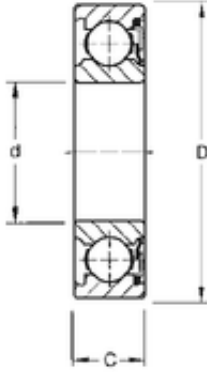

20 mm x 47 mm x 14 mm TIMKEN 204P Single Row Ball Bearings

Bearing No. 204P

Size	20x47x14 mm
Bore Diameter	20 mm
Outer Diameter	47 mm
Width	14 mm
d	20 mm
D	47 mm
B	14 mm
C	14 mm
Weight	0,104 Kg
Basic dynamic load rating (C)	14,4 kN

204P Bearing 2D drawings and 3D CAD models